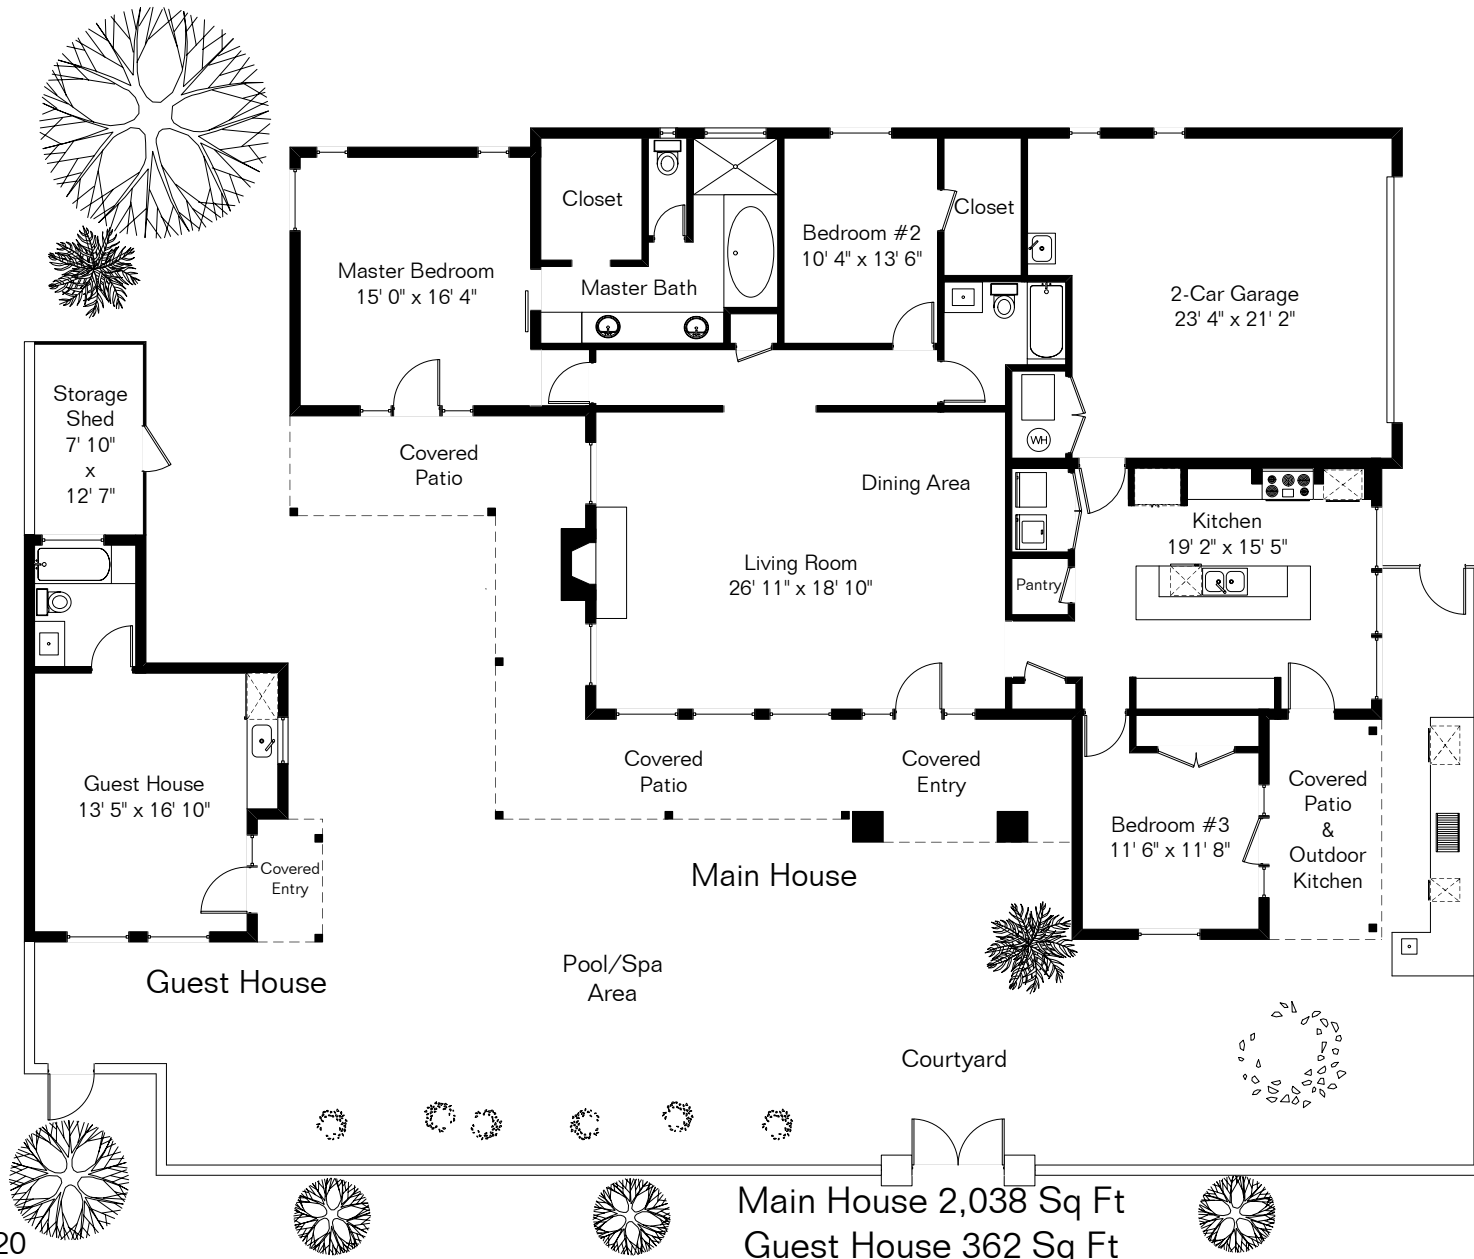

The square footages and room size information are deemed to be reliable but are not guaranteed and should be independently verified. This drawing is for marketing purposes only.

1240 N Norris Ave

Site Visit May 2020

0 ft. 6 ft. 10 ft. 20 ft.

Copyright 2025 Floor Plans First! LLC
All Rights Reserved.

Main House 2,038 Sq Ft
Guest House 362 Sq Ft
Total Living Area 2,400 Sq Ft
Garage 512 Sq Ft
Storage Shed 100 Sq Ft

Floor Plans First!
See the Floor Plan First™
FloorPlansFirst.com™
(520) 881-1500